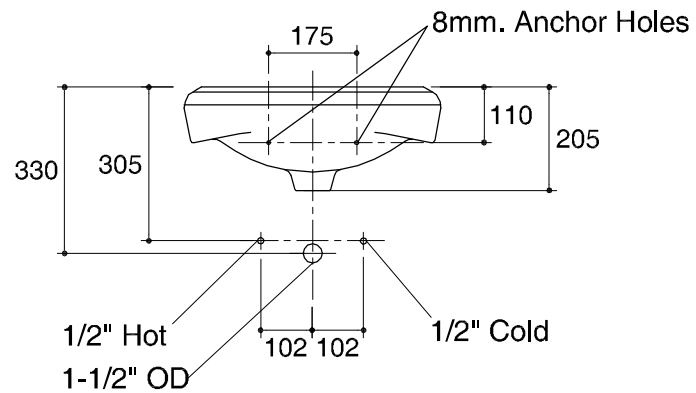

Dimensions are approximate.

Unit: mm.

SKU	K-17337X-1-WK
Name	ONE KARAT
Description	WALL MOUNT

**KARAT**

\* The recommended dimension for installation can be adjusted according to user preferences and layout.