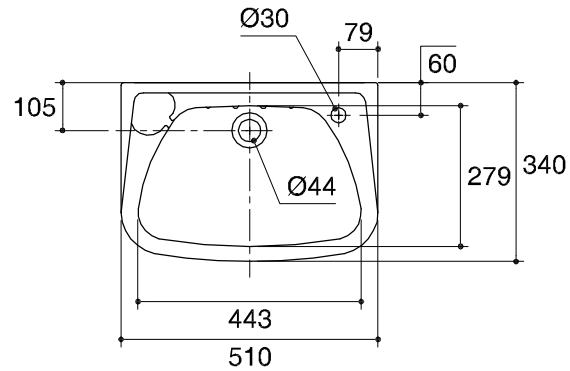

Dimensions are approximate.

Unit: mm.

SKU	K-17337X-1-WK
Name	ONE KARAT
Description	WALL MOUNT

**KARAT**

\* The recommended dimension for installation can be adjusted according to user preferences and layout.